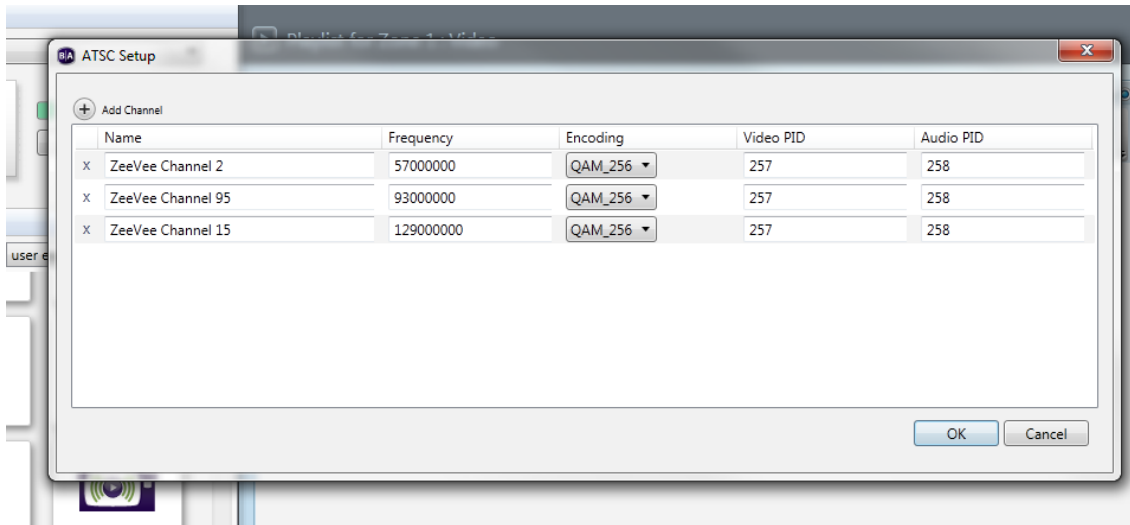

BrightSign®

TECHNICAL NOTES

Configuring the XD1230 for ZeeVee

BrightSign, LLC. 16795 Lark Ave., Suite 200 Los Gatos, CA 9503
408-852-9263 | www.brightsign.biz

INTRODUCTION

This BrightSign Tech Note explains how to configure your XD1230 to receive input from a ZeeVee RF modulator box (model ZVBox170). When following these steps, make sure you are using BrightAuthor version 3.5.0.22 or later.

Instructions

1. Set up the RF modulator box using the instructions provided by ZeeVee.
2. Attach the coax cable to the RF In connector on the XD1230.
3. Open BrightAuthor and create a new XD1230 project (or open an existing one).
4. Navigate to **Tools > ATSC Setup**.

5. Click the **Add Channel** button for each channel you would like to use.
6. Enter the following information for each channel:

- a. **Name:** Enter a desired name for the channel.
 - b. **Frequency:** See the table on the following page for frequencies that correspond to each channel. The channel number is the current channel to which your ZeeVee box is set.
- Note:** *The numbers in the following table are provided in megahertz (MHz), but BrightAuthor requires you to input the value in hertz(Hz). For example, a channel with a 57.00MHz frequency must be entered into the field as “57000000”.*
- c. **Encoding:** Select QAM_256 from the dropdown list.
 - d. **Video PID:** Enter the value 257
 - e. **Audio PID:** Enter the value 258
7. Click **OK** when you are finished entering channels. You now will be able to select the channels from the dropdown list when creating or editing RF In states in BrightAuthor.